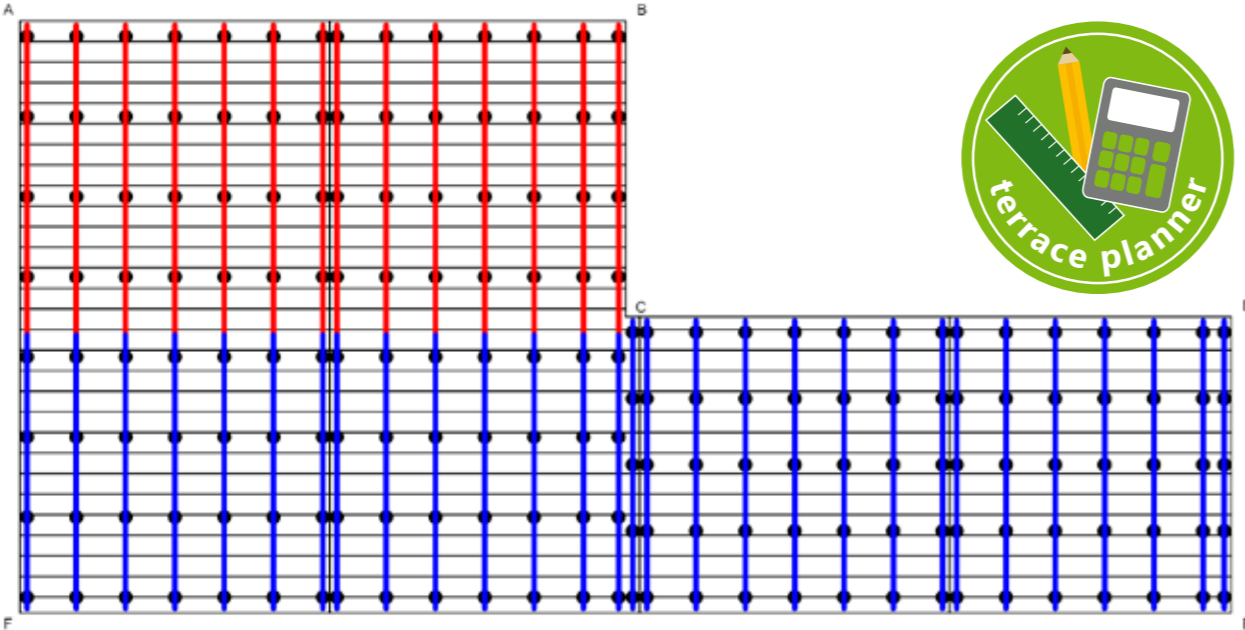

Decking, Fence systems, Cladding

Our decking planner

The planning of a terrace/patio is not very complicated - there are only a few things to be considered. We help you with the planning and realization / bringing to life of your new hideaway or oasis of calm.

You can either use our online-planner you can send us your inquiry with all important data to: technik@ambooo.com and we plan your terrace - free of charge and without obligation!