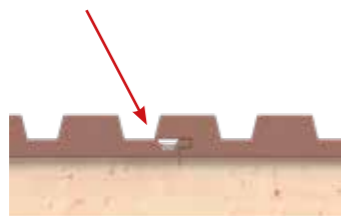

Material: Bamboo
Size: ca. 14 x 128 (140) x 2500mm
Colour: White Oak
Dimension: corrugated / 2 x pre-oiled

With longitudinal groove and frontal tongue and groove connection.

Attention: Natural colour differences are possible.

Product advantage: concealed mounting

Further colours
available on demand:
Coffee

Granite Grey

Mounting:
concealed screw head