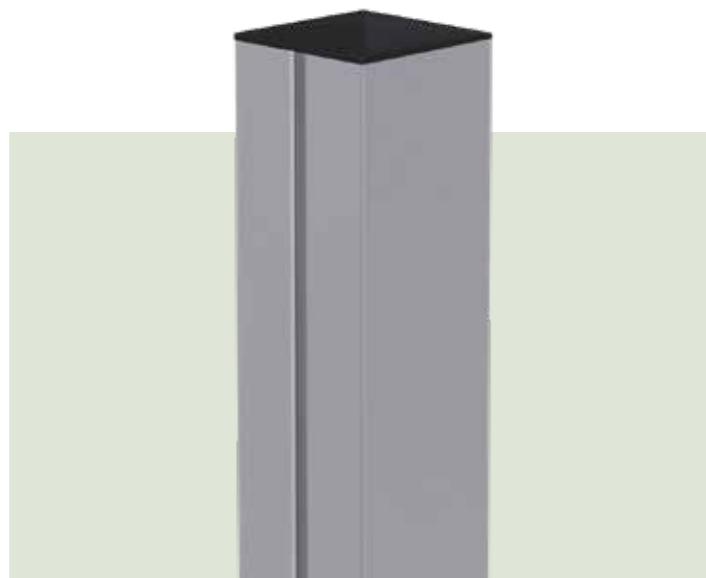

Post Rhombus

Material: Aluminium
Size: 75 x 75 x 1925 mm
Colour: Silver
Surface: powder coated