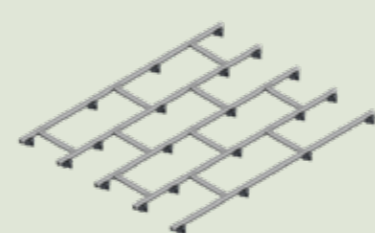

Substructure aluminium 40 x 40 mm - Installation with pedestals

The system is installed floating without anchoring to the floor or a wall. The aluminium substructure can also be installed on our various pedestals (with different heights of 11-570 mm) or on our aMbooo® rubber pads. When using the displayed pedestals, make sure that the supplied metal plate is inserted.

Adjustable base for aluminium substructure 40 x 40

adjustable in height 15 - 35 mm

The central location of our production facilities in the EU offers advantages in processing and transport. Among other things, this means less environmental impact and lower transport costs.