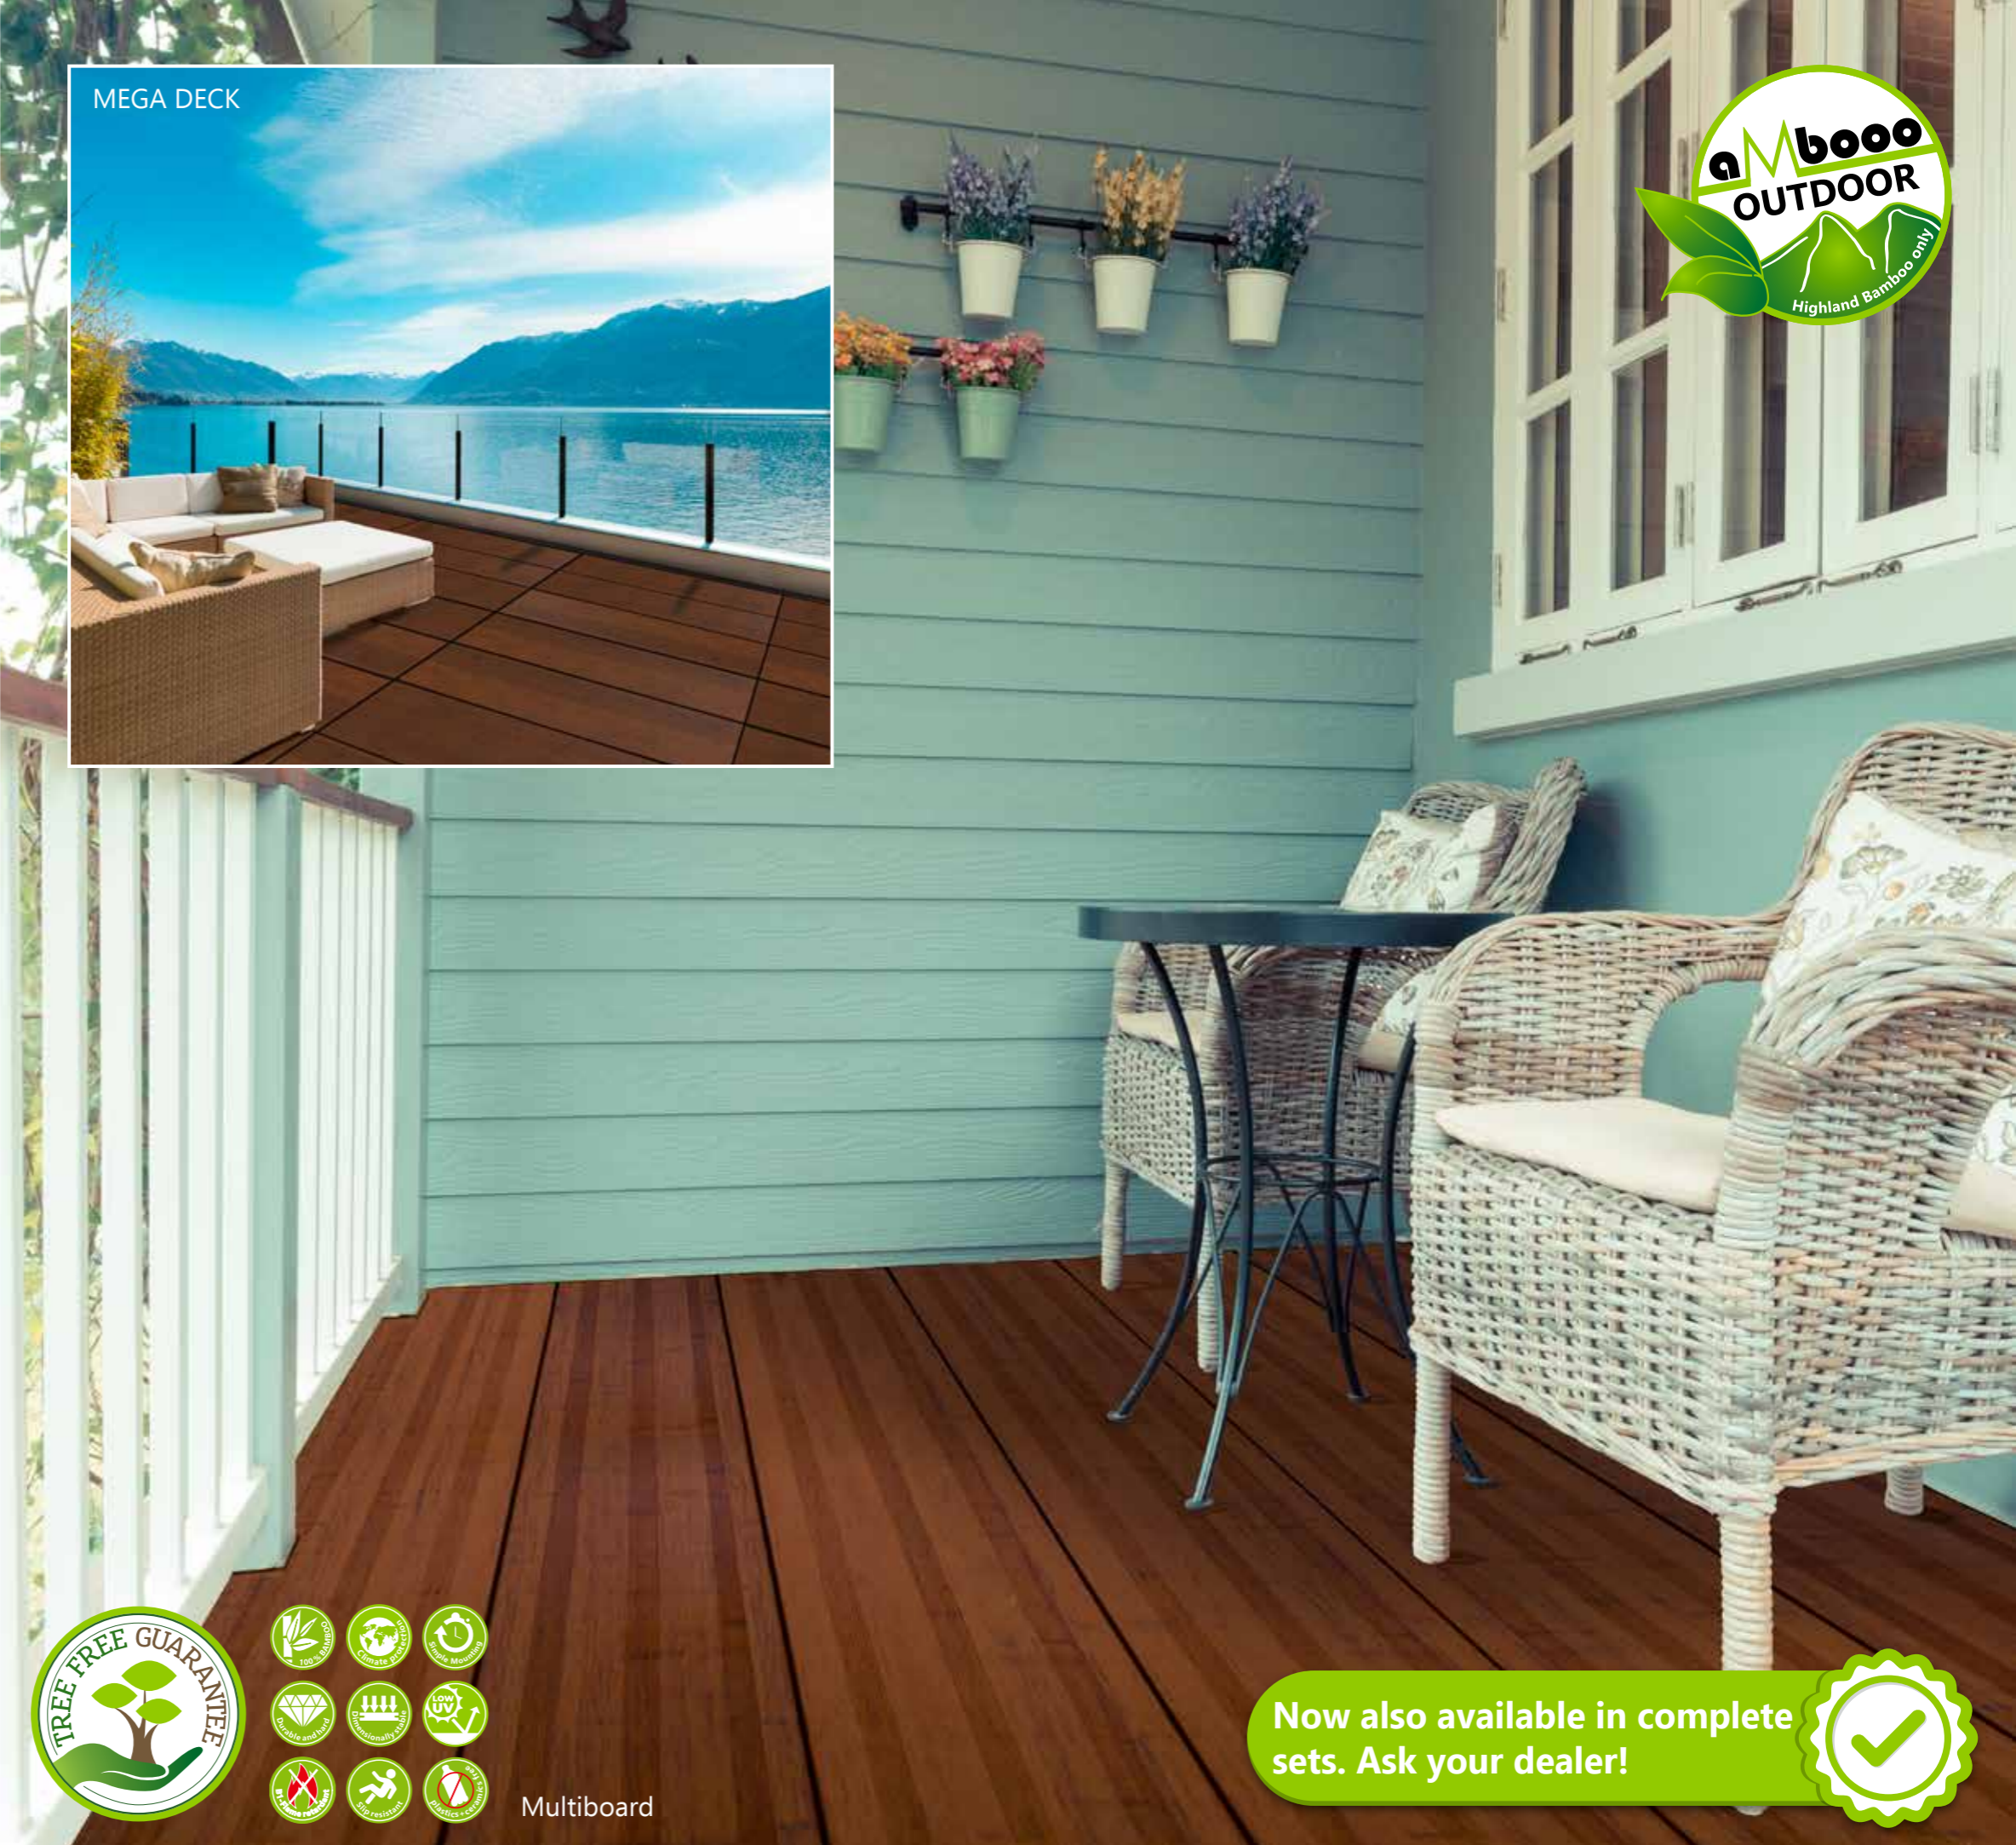

Multiboard

Now also available in complete sets. Ask your dealer!